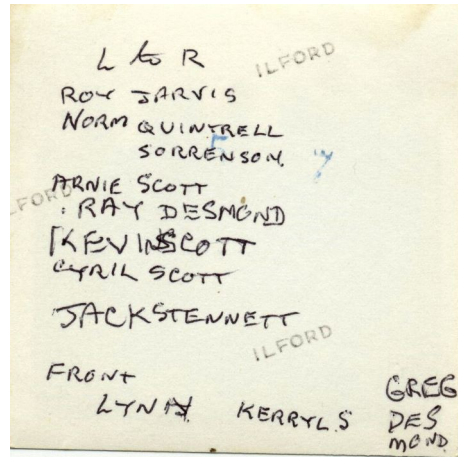

Jarvis, Scott and Quintrell families – group photo

[Back to the album](#)

As annotated by Keith Jarvis

From left to right :

Roy Jarvis, Norm Quintrell, Gordon Sorensen, Arnie Scott  
Ray Desmond, Kevin Scott, Cyril Scott, Jack Stennett

Front :

Lynn Jarvis, Kerryl Sorensen, Greg Desmond

### Scott Family

Frederick James Scott b 1878 d 1947 m (1898) Lily May Pearce b 1882 d 1919

Alice May 1898

Arnold Frederick William Sidney 1900 (**Arnie**) m Violet Moon

Norma Scott m Ray Desmond (**Ray**)