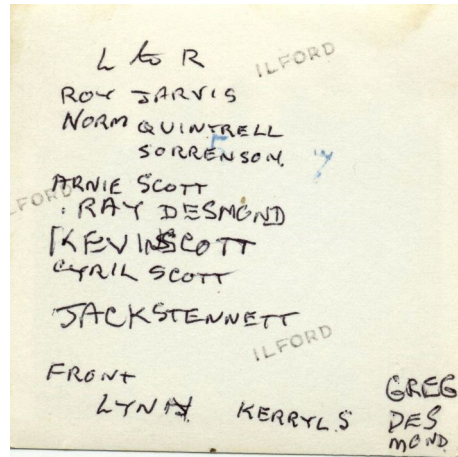

Jarvis and Quintrell families – group photo

[Back to the album](#)

As annotated by Keith Jarvis

From left to right :

Roy Jarvis, Norm Quintrell, Gordon Sorensen, Arnie Scott  
Ray Desmond, Kevin Scott, Cyril Scott, Jack Stennett

Front :

Lynn Jarvis, Kerryl Sorensen, Greg Desmond

### Scott Family

Frederick James Scott b 1878 d 1947 m (1898) Lily May Pearce b 1882 d 1919

Alice May 1898

Arnold Frederick William Sidney 1900 (**Arnie**) m Violet Moon

Norma Scott m Ray Desmond (**Ray**)